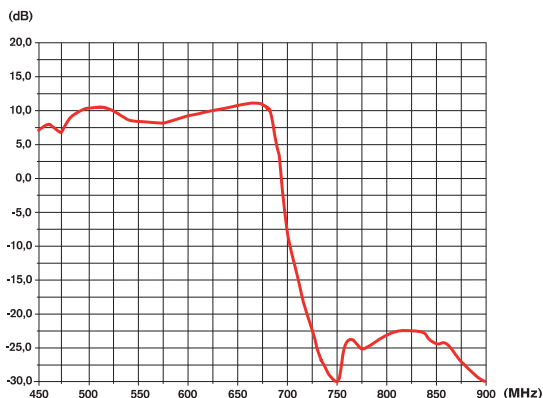

### Technical specifications outdoor UHF antenna. Eye

Code	9003960
Number of elements	12
Channels	21-48
Frequency range	470 – 694 MHz
Gain	11.5 dB
Front to back ratio	15-20 dB
Half power beam width Horizontal (-3 dB)	42°
Half power beam width Vertical (-3 dB)	48°
Impedance	75 Ω
Length	767 mm
Individual packing dimensions (An. x Al. x P)	530 x 240 x 90 mm
EAN code	8436545306413
Packing quantity	1 / 10

Eye gain curve

**Easy mount**