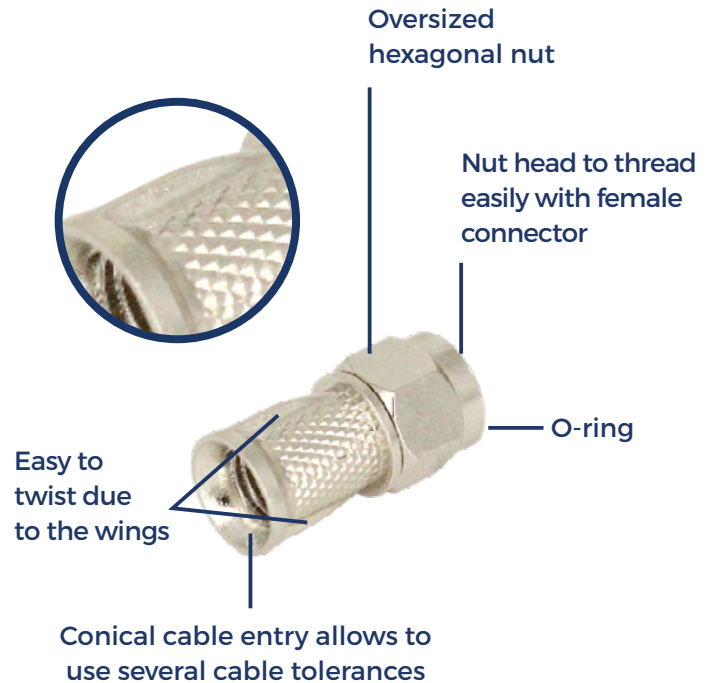

# TWIST-ON F MALE CONNECTOR WITH WINGS

CFR 6 EK · CFR 5 EK

PATENTED  
DESIGN