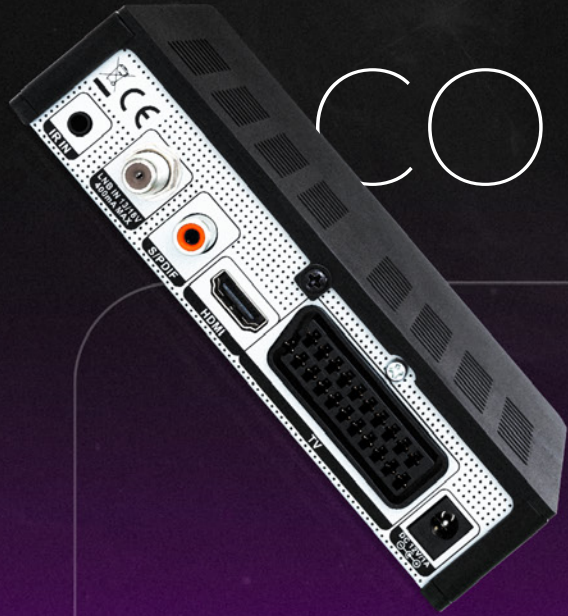

CONNECTIVITY

RCU